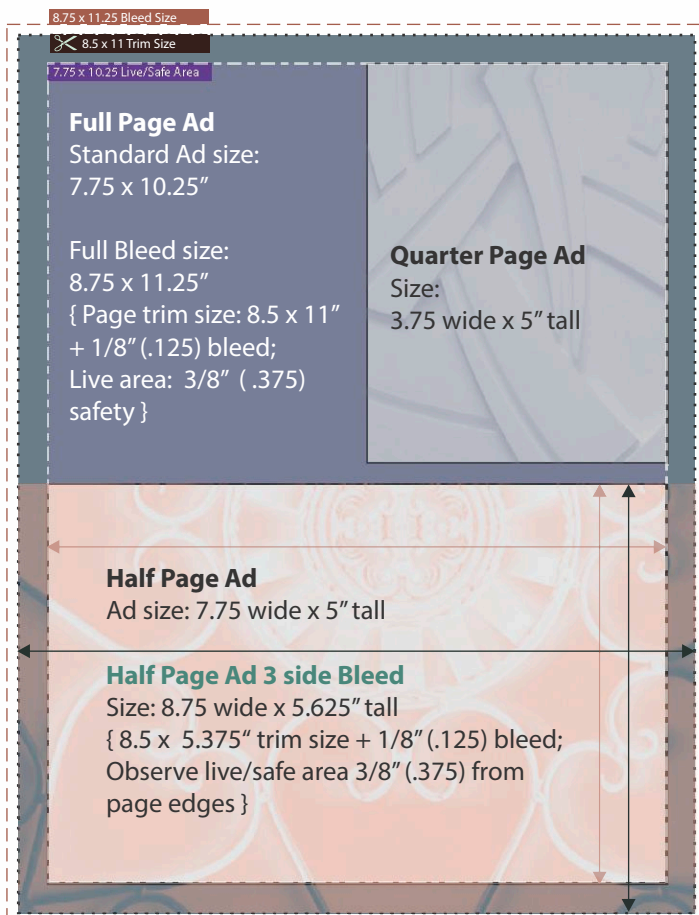

Arabian FINISH LINE

Arabian Horse Racing's Foremost Publication

Advertising Mechanical Specs & Rates

2014 Rates

Display Advertising **1 Time** **12 Times**

Full Color

Back Cover	850.00	800.00
Inside Back Cover	500.00	475.00
Inside Front Cover	500.00	475.00
2 Page Spread	600.00	575.00
Full page	325.00	300.00
Half page	185.00	165.00
Quarter page	105.00	100.00

Black and White

Inside Back Cover	400.00	375.00
Inside Front Cover	400.00	375.00
2 Page Spread	500.00	375.00
Full page	275.00	250.00
Half page	125.00	110.00
Quarter page	75.00	65.00

Digital File Specs

Magazine Trim Size: 8.5 x 11"
+ .125 bleed

300 ppi resolution for all images

Files can be sent on disc, memory stick, email, DropBox or
by FTP. Please contact us for login instructions.

Artwork Deadline

10th day of every month for issue of
following month.